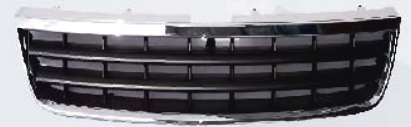

TOUAREG "02-06" GRILLE
(P-BLACK)
5pcs/6.1

21-9550C

TOUAREG "02-06" GRILLE
(ALL-CHROMED)
5pcs/6.1

21-9550CB

TOUAREG "02-06" GRILLE
(CHROMED-BLACK)
5pcs/6.1

●AFTER

VW VENTO

1994-1996