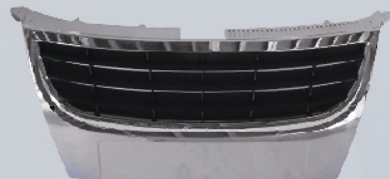

21-9546C

TOURAN "03-06" GRILLE
(LEVEL-TYPE)(ALL-CHROMED)
5pcs/5.1

AFTER

21-9552B

TOURAN "07" GRILLE
(P-BLACK)
5pcs/12.2

21-9552-CB

TOURAN "07" GRILLE
(CHROMED-BLACK)
5pcs/12.2

21-9552C