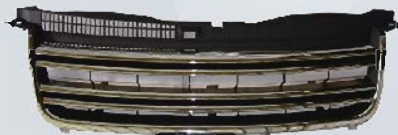

21-9515B

PASSAT "02-05" GRILLE
(P-BLACK)
5pcs/4.3

21-9515C

PASSAT "02-05" GRILLE
(CHROME)
5pcs/4.3

21-9515CB

PASSAT "02-05" GRILLE
(CHROMED-BLACK)
5pcs/4.3

21-9537B

PASSAT "02-05" GRILLE
(R32-STYLE)(P-BLACK)
5pcs/3.9