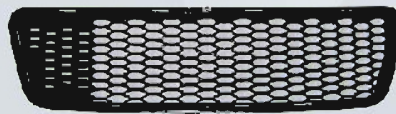

18-9703

SWIFT "05" LOWER GRILLE
(SPORT)