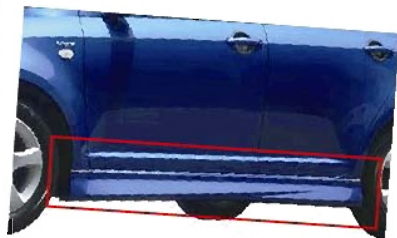

●AFTER

SZ SWIFT

2005

●BEFORE

18-5101

SWIFT "05" REAR DIFFUSER
(ABS)
5pcs/1.9

18-5101-C

SWIFT "05" REAR DIFFUSER
(CHROMED)
5pcs/1.9

18-5101-CB

SWIFT "05" REAR DIFFUSER
(CARBON-LOOK)
5pcs/1.9

18-9609

SWIFT "05" SIDE SKIRT
(ABS)
5set/6.4

18-9611

SWIFT "05" REAR BUMPER SPOILER
(ABS)
5pcs/7.4

AFTER

AFTER

S