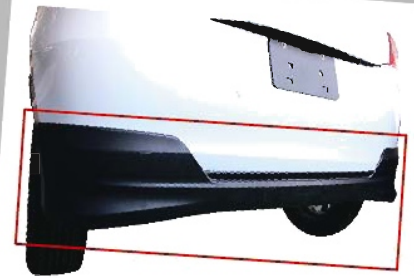

●AFTER

SZ SWIFT

2011-2012

●BEFORE

S

18-9618R/L

SWIFT "11-12" FR SPOILER
(P-BLACK)
5pcs/7.4

18-9620

SWIFT "11-12" SIDE SKIRT
(P-BLACK)
3set/2.4

18-9619-OH

SWIFT "11-12" RE SPOILER
(JAPAN-TYPE)(P-BLACK)
5pcs/11.7

18-9619-WH

SWIFT "11-12" RE SPOILER
(W/LAMP-HOLE)(EUROPE-TYPE)(P-BLACK)
5pcs/11.7

AFTER

AFTER