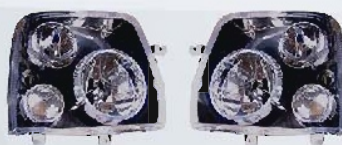

18-8901-C

WAGON R "95-00" HEAD LIGHT
(CRYSTAL)
3set/4