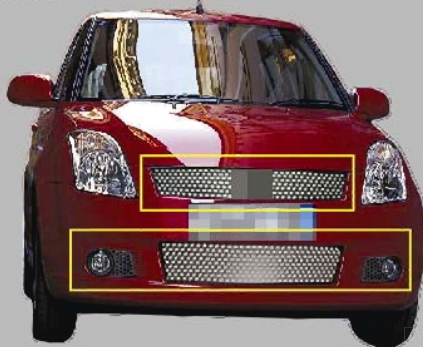

●AFTER

SZ SWIFT

2005

●BEFORE

S

18-9504-B

SWIFT "05" GRILLE
HONEYCOMB-TYPE(P-BLACK)
10pcs/2.2

18-9504-C

SWIFT "05" GRILLE
HONEYCOMB-TYPE(CHROMED)
10pcs/2.2

18-9702

SWIFT "05" LOWER GRILLE
HONEYCOMB-TYPE(P-BLACK)
10pcs/1.8

18-9702-C

SWIFT "05" LOWER GRILLE
HONEYCOMB-TYPE(CHROMED)
5pcs/1.2

18-7101

SWIFT "05" FOG LAMP COVER
HONEYCOMB-TYPE(BLACK)
10set/0.3

18-7101-C

SWIFT "05" FOG LAMP COVER
HONEYCOMB-TYPE(CHROMED)
10set/0.3