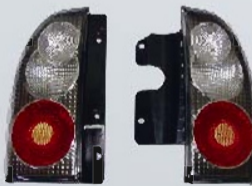

18-8101-BK

GRAND-VITARA "01-05" TAIL LIGHT
(BLACK)
10set/5.6

18-8101-C

GRAND VITARA "01-05" TAIL LIGHT
(CLEAR)
10set/5.6

18-8101-R

GRAND VITARA "01-05" TAIL LIGHT
(RED)
10set/5.6

18-8101-SM

GRAND VITARA "01-05" TAIL LIGHT
(SMOKE)
10set/5.6