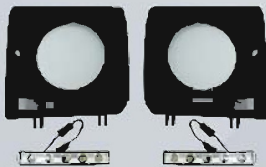

23-9002A-OH

W463 "02-10" PANEL HEAD LAMP
W/LED DAYLIGHT

M