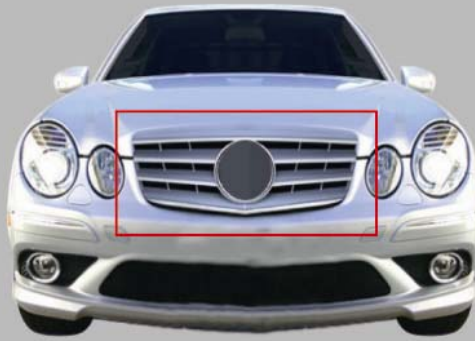

●AFTER

M.BZ E CLASS W211

2007-2009

●BEFORE

23-9559-BA

W211 "07-09" GRILLE W/4 MOULDING
(CL-TYPE)(CHROMED-BLACK)
5pcs/5.6

23-9559-SA

W211 "07-09" GRILLE W/4 MOULDING
(CL-TYPE)(CHROMED-SILVER)
5pcs/5.6

23-9559-WA

W211 "07-09" GRILLE W/4 MOULDING
(CL-TYPE)(CHROMED-WHITE)
5pcs/5.6

23-9559-CA

W211 "07-09" GRILLE W/4 MOULDING
(CL-TYPE)(ALL-CHROMED)
5pcs/5.6

M