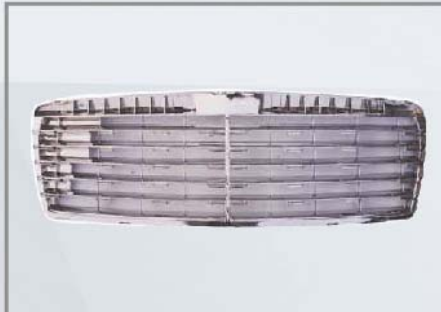

23-9502-C

W210 "95-99" GRILLE
(ALL-CHROMED)
10pcs/2.1