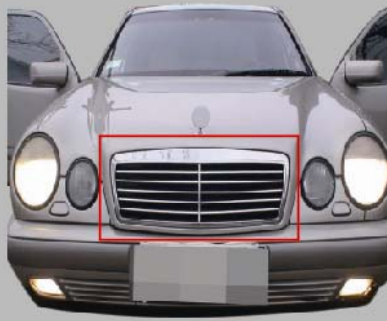

●AFTER

M.BZ E CLASS W210

1995-1999

●BEFORE

M