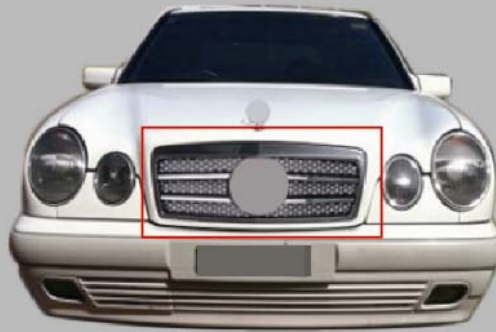

●AFTER

M.BZ E CLASS W210

1995-1999

●BEFORE

M