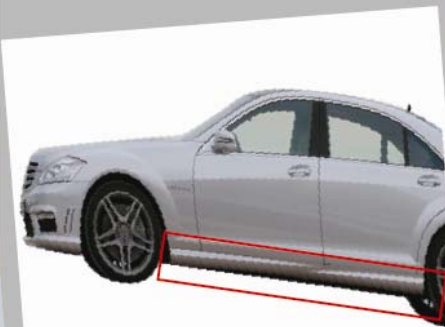

●AFTER

M.BZ S CLASS W221

2006-2013

●BEFORE

23-9915-WSWH-A1

W221 "06-13" FR BUMPER(S65 AMG)
W/SENSOR HOLE , COVER TOW HOOK,
DRL MESH COVER , LOWER GRILLE,
H/L WASHER HOLE,
COVER WASHER NOZZLE
1pcs/17

23-9915-WOSWH-A2

W221 "06-13" FR BUMPER(S65 AMG)
W/COVER TOW HOOK , DRL MESH COVER,
LOWER GRILLE , H/L WASHER HOLE,
COVER WASHER NOZZLE,
NO SENSOR HOLE
1pcs/17

23-7802L/R

W221 "06-13" DRL LIGHT
(E-MARK)
10set/1.9

23-8510-WSH-A1

W221 "06-13" RE BUMPER(S65 AMG)
W/SENSOR HOLE,
COVER TOW HOOK,
LOWER PANEL REAR
1pcs/18

23-8510-WOSH-A2

W221 "06-13" RE BUMPER(S65 AMG)
W/O SENSOR HOLE,
COVER TOW HOOK,
LOWER PANEL REAR
1pcs/18

23-9614R/L

W221 S300 S350 "07-13" SIDE SKIRT

AFTER

23-9608R/L

W221 "06-13" SIDE SKIRTS(S65 AMG)
1set/3.3

AFTER