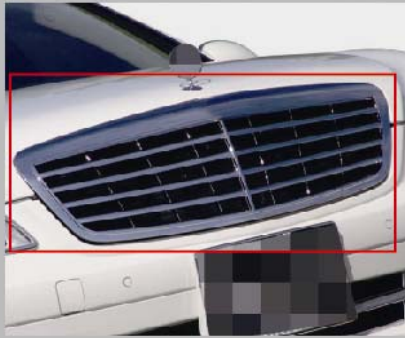

23-9556-CARBON

W221 "05" GRILLE
W/FRAME SPORT ASSY
(CARBON)
5pcs/5.2

AFTER

●AFTER

M.BZ S CLASS W221

2005-2013

●BEFORE

23-9546-C