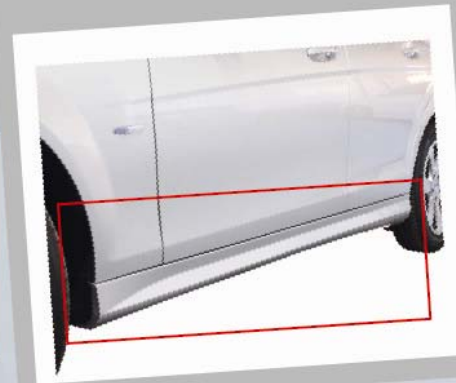

23-6107

W204 "07-11" (C63-TYPE) FOG LAMP
(E-MARK)
5set/2.7

23-9606

W204 "07-14" (C63-LOOK)SIDE SIKRTS
1set/2.1

AFTER

M

●AFTER

M.BZ C CLASS W204