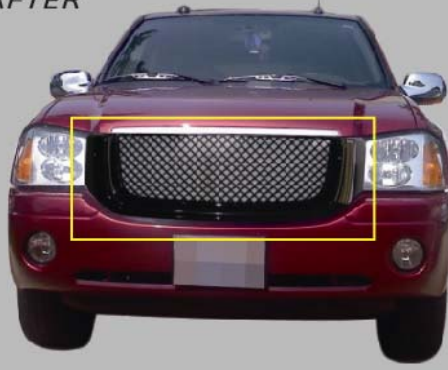

25-9519BA

COLORADO/CANYON "04-10" GRILLE
(BRIGHT BLACK)(VERTICAL TYPE)
1pcs/7.6

25-9519C

COLORADO/CANYON "04-10" GRILLE
(ALL CHROMD)(VERTICAL TYPE)
1pcs/7.6

CV
ENVOY

2010-2012

●AFTER

●BEFORE