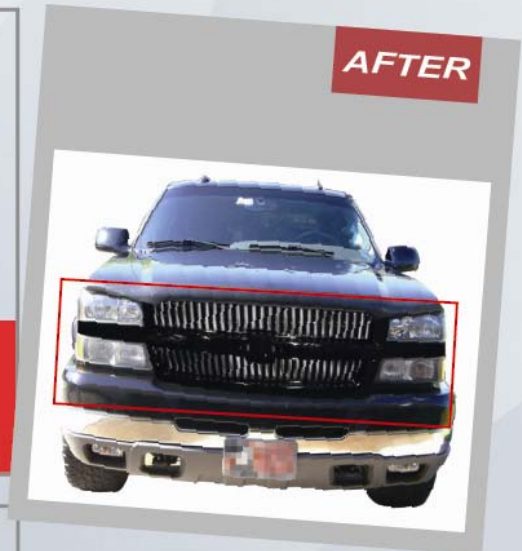

●BEFORE

C

25-9528BA
SILVERADO "99-02" GRILLE
(BRIGHT BLACK)(VERTICAL-TYPE)
1pcs/3.6

25-9528C
SILVERADO "99-02" GRILLE
(ALL CHROMED)(VERTICAL-TYPE)
1pcs/3.6

25-9517BA
SILVERADO "03-07" GRILLE
(BRIGHT BLACK)(VERTICAL-TYPE)
1pcs/7.1

25-9517C
SILVERADO "03-05" GRILLE
(ALL CHROMED)(VERTICAL-TYPE)
1pcs/7.1