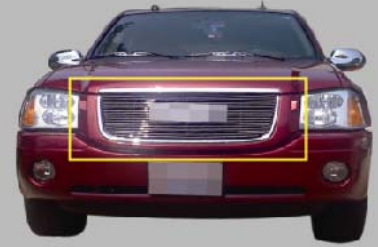

25-9519BA

COLORADO/CANYON "04-10" GRILLE
(BRIGHT BLACK)(VERTICAL TYPE)
1pcs/7.6

25-9519C

COLORADO/CANYON "04-10" GRILLE
(ALL CHROMD)(VERTICAL TYPE)
1pcs/7.6

CV
ENVOY

2010-2012

●AFTER

●BEFORE