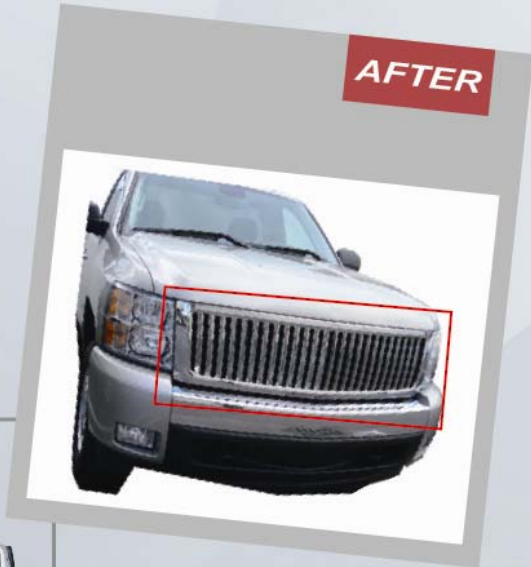

SILVERADO "05-06" GRILLE
(ALL CHROMD)(VERTICAL TYPE)
1pcs/6.9

25-9512BA

SILVERADO "07-10" GRILLE
(BRIGHT BLACK)(VERTICAL TYPE)
1pcs/4.3

25-9512C

SILVERADO "07-10" GRILLE
(ALL CHROMD)(VERTICAL TYPE)
1pcs/4.3