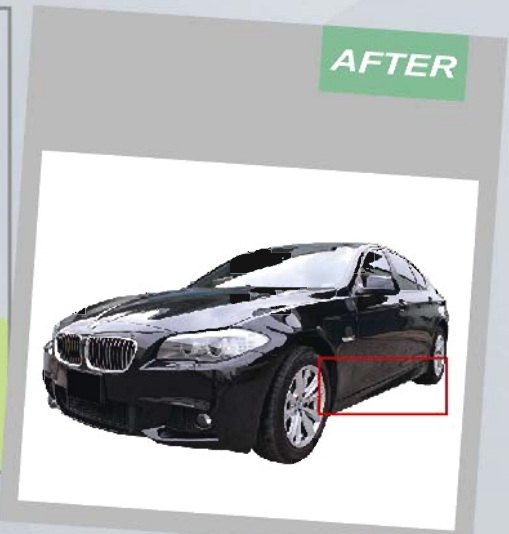

●AFTER

BM
5 SERIES
F10

2011

●BEFORE

B

33-8513WSH+5109-A1

F10 M-TECH "11-" RE BUMPER
W/ SENSOR HOLE , RE REFLECTOR,
COVER TOW HOOK , LOWER PANEL,
REAR , COVER UNDER
(SINGLE MUFFLER OUTLET)
(-oo- twin muffler singer outlet)
1pcs/21

33-8513OSH+5109-A2

F10 M-TECH "11-" RE BUMPER
W/RE REFLECTOR , COVER TOW HOOK
LOWER PANEL,REAR , COVER UNDER,
NO SENSOR HOLE
(SINGLE MUFFLER OUTLET)
(-oo- twin muffler singer outlet)
1pcs/21

33-8513WSH+5110-A3

F10 M-TECH "11-" 535 RE BUMPER
W/ SENSOR HOLE , RE REFLECTOR,
COVER TOW HOOK , LOWER PANEL,
REAR , COVER,UNDER
(TWIN MUFFLER OUTLET)
(-o-o- singer muffler singer outlet)
1pcs/21

33-8513OSH+5110-A4

F10 M-TECH "11-" 535 RE BUMPER
W/RE REFLECTOR , COVER TOW HOOK
LOWER PANEL,REAR , COVER,UNDER,
NO SENSOR HOLE
(TWIN MUFFLER OUTLET)
(-o-o- singer muffler singer outlet)
1pcs/21

33-8513OSH+5113-A5

F10 "11-" RE BUMPER(M5 LOOK)
W/RE REFLECTOR , COVER TOW HOOK,
LOWER PANEL,REAR , RE ABSORBER,
NO SENSOR HOLE
(-oo-oo- twin muffler twin outlet)
1pcs/21

33-8513WSH+5113-A6

F10 "11-" RE BUMPER(M5 LOOK)
W/ SENSOR HOLE , RE REFLECTOR,
COVER TOW HOOK , LOWER PANEL,
REAR , RE ABSORBER
(-oo-oo- twin muffler twin outlet)
1pcs/21

33-9611

F10 M-TECH "11-" TRUNK LID SPOILOER
(M-TECH)
5pcs/3.2

33-9610R/L

F10 "11-" SIDE SKIRT (M5 LOOK)

AFTER