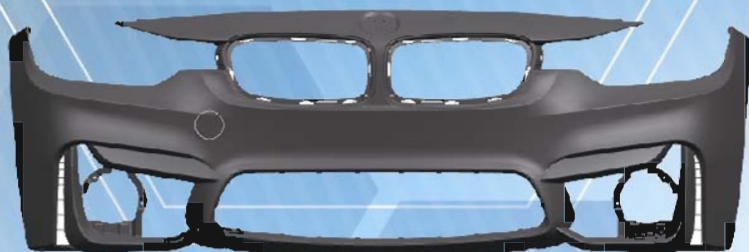

FRONT BUMPER NO.33-9934+6113