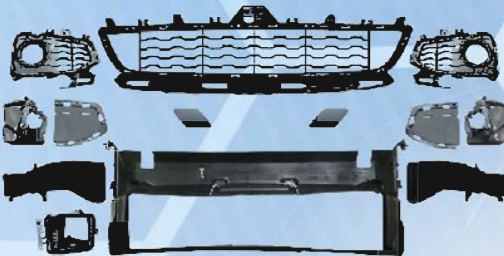

FRONT BUMPER NO.33-9934+6113

REAR BUMPER NO.33-8521

SIDE SKIRT NO.33-9614

4.SERIES

F.32 2013

(M-TECH STYLE)

FRONT BUMPER NO.33-9948

REAR BUMPER NO.33-8534