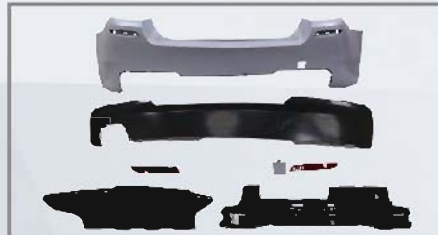

33-8513OSH+5109-A2

F10 M-TECH "11-" RE BUMPER
W/RE REFLECTOR , COVER TOW HOOK
LOWER PANEL,REAR , COVER UNDER,
NO SENSOR HOLE
(SINGLE MUFFLER OUTLET)
(-oo- twin muffler singer outlet)
1pcs/21