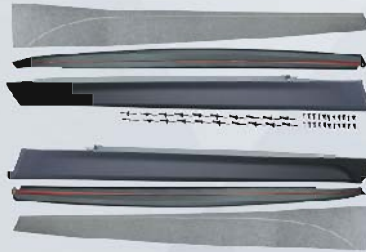

33-9618+19

F30 M-PERFORMANCE "12-"
SIDE SKIRT+AERODYNAMIC
PACKAGE SILL +FOIL SIDE SILL

AFTER