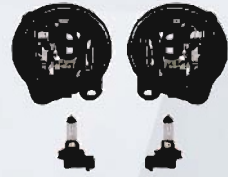

33-6105R/L

F10"11-" (M5-LOOK) FOG LAMP