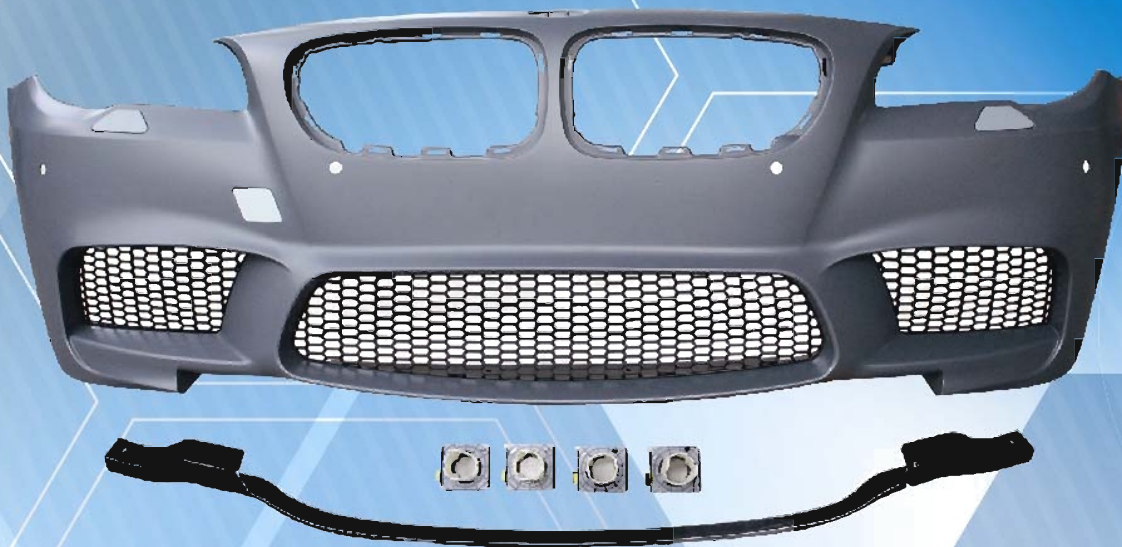

FRONT BUMPER NO.33-9927