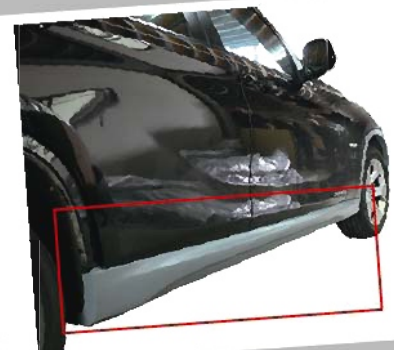

●AFTER

BM X-1

2009-2013

●BEFORE

B

33-9530-BB

BMW X1 E84 "12-13"
GRILLE (BLACK)(平光黑)

33-9530-BAB

BMW X1 E84 "12-13"
GRILLE (BRIGHT BLACK-BLACK)
M-PERFORMANCE STYLE

33-6108R/L

BMW X1 E84 "09-13"
FOG LAMP

33-9940OSOH+95+61-A1

X1 E84 M-TECH "09-13" FR BUMPER
W/GRILLE , FOG LAMP , LOWER GRILLE,
BUMPER GRILLE R/L , GRID LATERAL
R/L , COVER TOW HOOK,
BRACKRT LICENSE, NO SENSOR HOLE

33-9940OSWH+95+61-A2

X1 E84 M-TECH "09-13" FR BUMPER
W/GRILLE , FOG LAMP , LOWER GRILLE,
BUMPER GRILLE R/L , GRID LATERAL R/L,
COVER TOW HOOK , BRACKRT LICENSE,
H/L WASHER COVER , NO SENSOR HOLE

33-9940WSOH+95+61-A3

X1 E84 M-TECH "09-13" FR BUMPER
W/GRILLE , FOG LAMP , LOWER GRILLE,
BUMPER GRILLE R/L , GRID LATERAL R/L,
COVER TOW HOOK , BRACKRT LICENSE,
SENSOR HOLE

33-9940WSWH+95+61-A4

X1 E84 M-TECH "09-13" FR BUMPER
W/GRILLE , FOG LAMP , LOWER GRILLE,
BUMPER GRILLE R/L , GRID LATERAL R/L,
COVER TOW HOOK , BRACKRT LICENSE,
H/L WASHER COVER , SENSOR HOLE

33-9616L/R

X1 E84 M-TECH "09-13"
SIDE SKIRT

AFTER