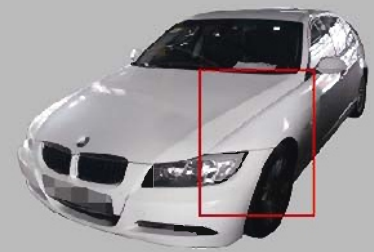

●AFTER

BM 3 SERIES E90

2005-2011

●BEFORE

33-6102

E90 "04-08" & E60 "04-07" FOG LAMP
W/PROJECTOR
10set/3.7

33-7701

E92 2D "07-09" SIDE LAMP
(FENDER)(M3-LOOK)
10pcs/0.3