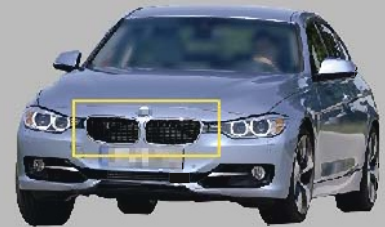

33-9608

E92 M3 "07-11" TRUNK LID SPOILER
(PRIMED-GRAY)(ABS)
5pcs/2.6

B

●AFTER

BM 3 SERIES F30

2012

●BEFORE

B