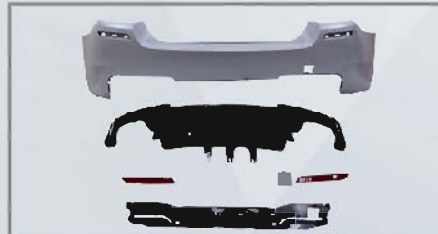

33-8513OSH+5113-A5

F10 "11-" RE BUMPER(M5 LOOK)
W/RE REFLECTOR , COVER TOW HOOK,
LOWER PANEL,REAR , RE ABSORBER,
NO SENSOR HOLE
(-oo-oo- twin muffler twin outlet)
1pcs/21