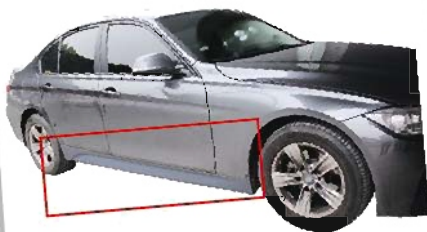

AFTER

33-9618R/L

F30 M-TECH "12-" SIDE SKIRT
1set/3.6

33-9618+19

F30 M-PERFORMANCE "12-"
SIDE SKIRT+AERODYNAMIC
PACKAGE SILL +FOIL SIDE SILL

AFTER

B

●AFTER