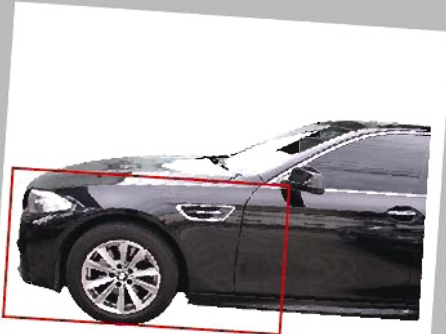

●AFTER

BM 5 SERIES F10

2011

●BEFORE

33-9523BB

F10 "11-" GRILLE (OE STYLE)
(BLACK)

33-9523BAB

F10 "11-" GRILLE (BRIGHT BLACK-BLACK)
M-PERFORMANCE STYLE
5set/3.1

33-6105R/L

F10"11-" (M5-LOOK) FOG LAMP

33-4107R/L+7703

F10 "11-" FR FENDER
W/S.LAMP LH/RH

33-7703R/L

F10 M5 LOOK "12-" SIDE LAMP
W/LED
10pcs/1.6

AFTER

B